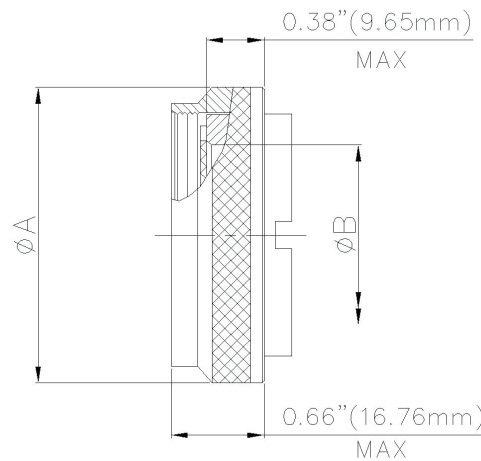

## STRAIGHT; SELF-LOCK/NON SELF-LOCK

38999 Series III & Series IV

### MIL Part Number

M85049	/14	-	11	W
Series	Slash Sheet	Coupling	Dash Number (Table A)	Finish (Table 2, pg. 14)
	14: Straight	S: Self Lock -: Non Self-Lock		

MIL PART NUMBER DESIGNATOR	CONNECTOR SHELL SIZE/ CODE (REF.)	A DIA.(MAX)		B (MAX)	
		INCH	MM	INCH	MM
9	09 / A	0.86	21.79	0.26	6.71
11	11 / B	0.98	24.99	0.39	9.91
13	13 / C	1.16	29.39	0.50	12.80
15	15 / D	1.28	32.49	0.63	16.00
17	17 / E	1.41	35.71	0.76	19.20
19	19 / F	1.52	38.51	0.84	21.41
21	21 / G	1.64	41.71	0.97	24.64
23	23 / H	1.77	44.91	1.09	27.71
25	25 / J	1.87	47.98	1.22	30.91