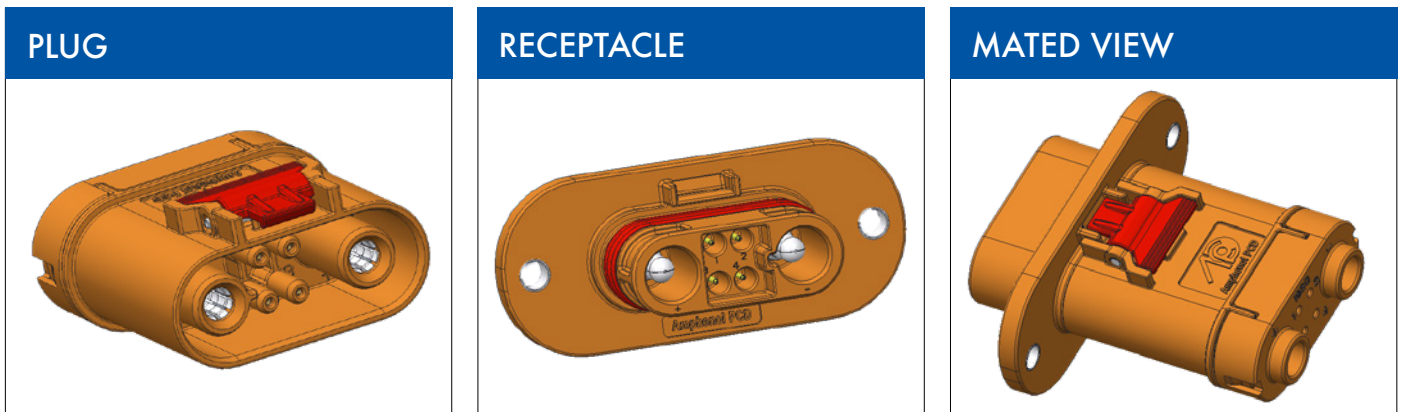

AutoLok Connector

Plastic housing: thermoplastics orange color
 Contacts: copper alloy, silver plating

Specifications

Current Rating:	Maximum: 80A
	Minimum: 40A
Voltage Rating:	600V DC
Wire Range:	6mm ² to 16mm ²

Operating temperature:	-40 to 105°C
Ambient temperature:	-40 to 50°C
Mating cycles:	3000 (under validation)
Waterproof (mated):	IP67

Cable Size	Cable OD	Female Contact	Male Contact	Current Rating
6mm ² cable	4.00 - 4.3	C3100235021	C3100235011	40A
10mm ² cable	5.30 - 6.00	C3100235021	C3100235011	60A
16mm ² cable	6.40 - 6.80	P03BS00081	P03BS00080	80A

Type 1: Wall-mount

Type 2: Inline

AutoLok Connector

Plastic housing: thermoplastics orange color
 Contacts: copper alloy, silver plating

Specifications

Current Rating:	Maximum: 80A
	Minimum: 40A
Voltage Rating:	600V DC
Wire Range:	6mm ² to 16mm ²

Operating temperature:	-40 to 105°C
Ambient temperature:	-40 to 50°C
Mating cycles:	3000 (under validation)
Waterproof (mated):	IP67

Dimensions - Wall-mount

Dimensions - Inline

How to order

Plug

AL4000621	XX	X	LXXXX
06: 6mm ² cable (40A)		I: Inline Housing	0 to 1000MM
10: 10mm ² cable (60A)		M: Wall Mount	1000 to 5000MM
16: 16mm ² cable (80A)			> 5000MM