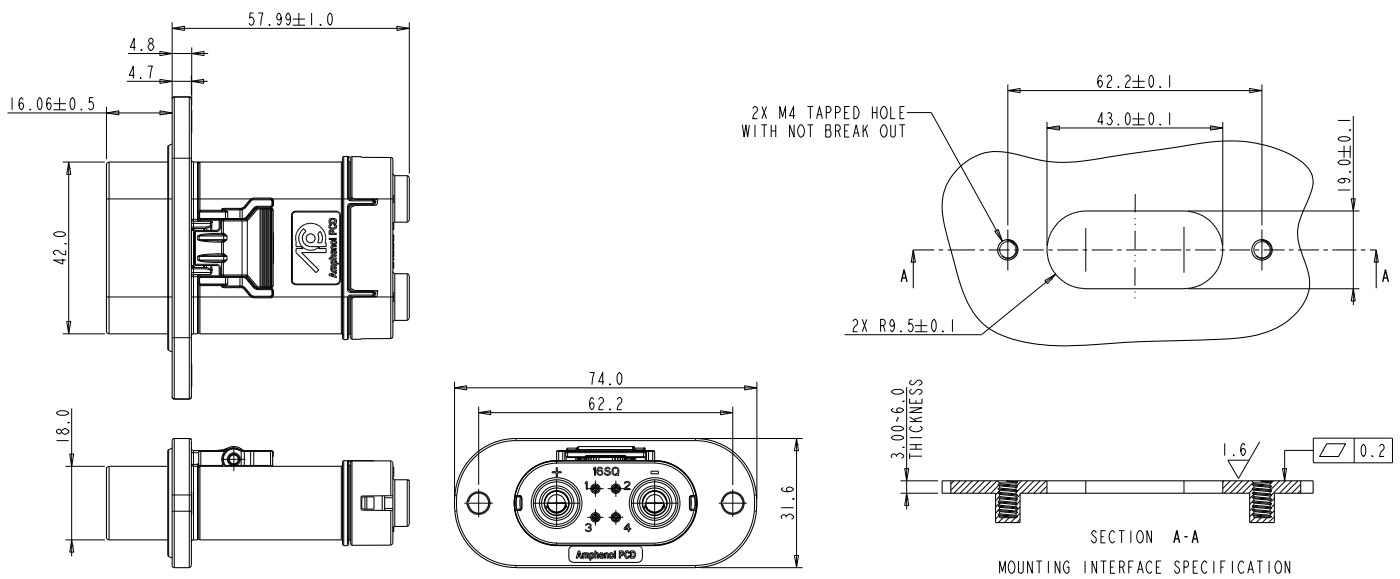

Operating temperature:	-40 to 105°C
Ambient temperature:	-40 to 50°C
Mating cycles:	3000 (under validation)
Waterproof (mated):	IP67

Cable Size	Cable OD	Female Contact	Male Contact	Current Rating
6mm ² cable	4.00 - 4.3	C3100235021	C3100235011	40A
10mm ² cable	5.30 - 6.00	C3100235021	C3100235011	60A
16mm ² cable	6.40 - 6.80	P03BS00081	P03BS00080	80A

Type 1: Wall-mount

Type 2: Inline

AutoLok Connector

Plastic housing: thermoplastics orange color
 Contacts: copper alloy, silver plating

Specifications

Current Rating:	Maximum: 80A
	Minimum: 40A
Voltage Rating:	600V DC
Wire Range:	6mm ² to 16mm ²

Operating temperature:	-40 to 105°C
Ambient temperature:	-40 to 50°C
Mating cycles:	3000 (under validation)
Waterproof (mated):	IP67

Dimensions - Wall-mount

Dimensions - Inline

How to order

Plug

AL4000621	XX	X	LXXXX
06: 6mm ² cable (40A)		I: Inline Housing	0 to 1000MM
10: 10mm ² cable (60A)		M: Wall Mount	1000 to 5000MM
16: 16mm ² cable (80A)			> 5000MM

Receptacle

AL4000221	XX	X	LXXXX
06: 6mm ² cable (40A)		I: Inline Housing	0 to 1000MM
10: 10mm ² cable (60A)		M: Wall Mount	1000 to 5000MM
16: 16mm ² cable (80A)			> 5000MM