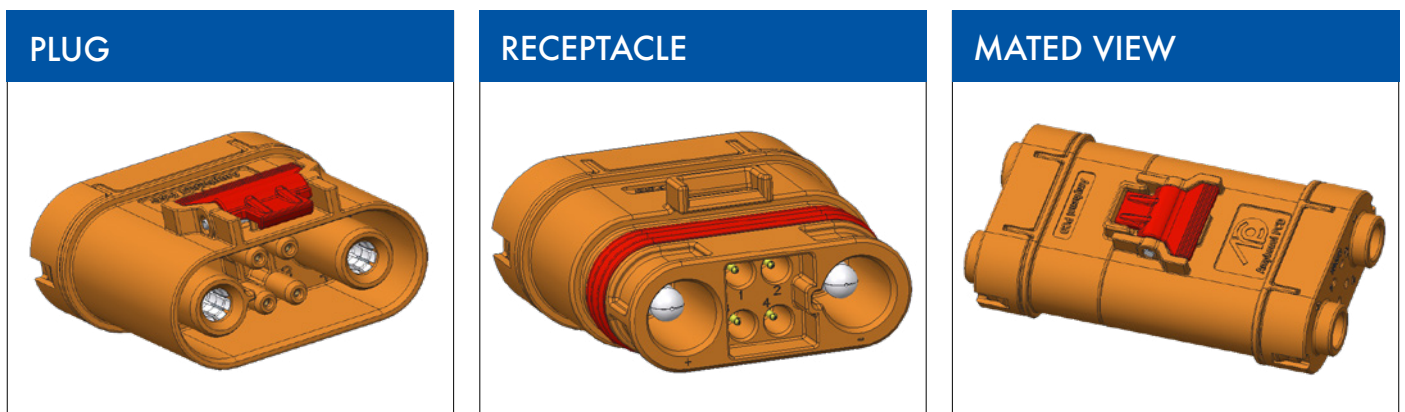

AutoLok Connector

Plastic housing: thermoplastics orange color
 Contacts: copper alloy, silver plating

Specifications

Current Rating:	Maximum: 80A
	Minimum: 40A
Voltage Rating:	600V DC
Wire Range:	6mm ² to 16mm ²

Operating temperature:	-40 to 105°C
Ambient temperature:	-40 to 50°C
Mating cycles:	3000 (under validation)
Waterproof (mated):	IP67

Cable Size	Cable OD	Female Contact	Male Contact	Current Rating
6mm ² cable	4.00 - 4.3	C3100235021	C3100235011	40A
10mm ² cable	5.30 - 6.00	C3100235021	C3100235011	60A
16mm ² cable	6.40 - 6.80	P03BS00081	P03BS00080	80A

Type 1: Wall-mount

Type 2: Inline

AutoLok Connector

Plastic housing: thermoplastics orange color
 Contacts: copper alloy, silver plating

Specifications

Current Rating:	Maximum: 80A
	Minimum: 40A
Voltage Rating:	600V DC
Wire Range:	6mm ² to 16mm ²

Operating temperature:	-40 to 105°C
Ambient temperature:	-40 to 50°C
Mating cycles:	3000 (under validation)
Waterproof (mated):	IP67

Dimensions - Wall-mount

Dimensions - Inline

How to order

Plug

AL4000621	XX	X	LXXXX
06: 6mm ² cable (40A)		I: Inline Housing	0 to 1000MM
10: 10mm ² cable (60A)		M: Wall Mount	1000 to 5000MM
16: 16mm ² cable (80A)			> 5000MM