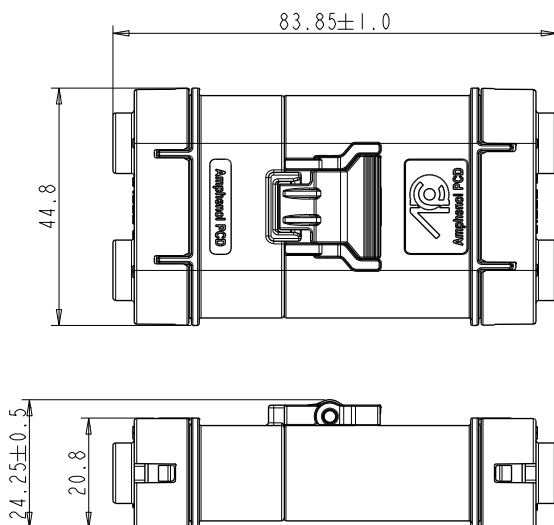

Operating temperature:	-40 to 105°C
Ambient temperature:	-40 to 50°C
Mating cycles:	3000 (under validation)
Waterproof (mated):	IP67

Cable Size	Cable OD	Female Contact	Male Contact	Current Rating
6mm ² cable	4.00 - 4.3	C3100235021	C3100235011	40A
10mm ² cable	5.30 - 6.00	C3100235021	C3100235011	60A
16mm ² cable	6.40 - 6.80	P03BS00081	P03BS00080	80A

Type 1: Wall-mount

Type 2: Inline

AutoLok Connector

Plastic housing: thermoplastics orange color
 Contacts: copper alloy, silver plating

Specifications

Current Rating:	Maximum: 80A
	Minimum: 40A
Voltage Rating:	600V DC
Wire Range:	6mm ² to 16mm ²

Operating temperature:	-40 to 105°C
Ambient temperature:	-40 to 50°C
Mating cycles:	3000 (under validation)
Waterproof (mated):	IP67

Dimensions - Wall-mount

Dimensions - Inline

How to order

Plug

AL4000621	XX	X	LXXXX
06: 6mm ² cable (40A)		I: Inline Housing	0 to 1000MM
10: 10mm ² cable (60A)		M: Wall Mount	1000 to 5000MM
16: 16mm ² cable (80A)			> 5000MM

Receptacle

AL4000221	XX	X	LXXXX
06: 6mm ² cable (40A)		I: Inline Housing	0 to 1000MM
10: 10mm ² cable (60A)		M: Wall Mount	1000 to 5000MM
16: 16mm ² cable (80A)			> 5000MM