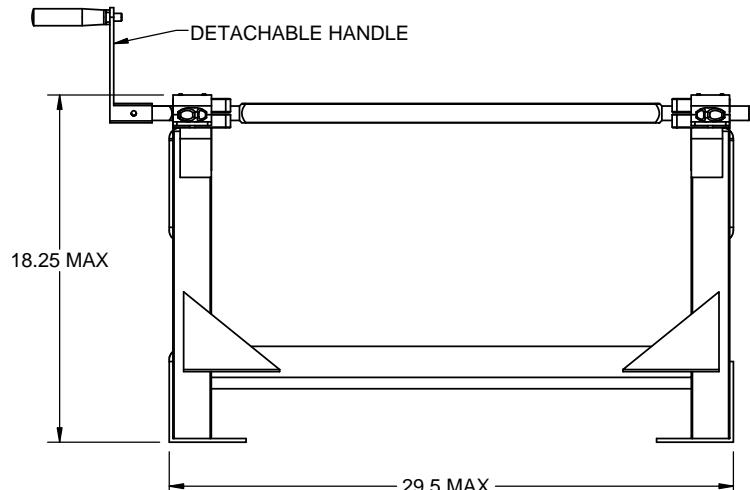

NOTES: UNLESS OTHERWISE SPECIFIED

1. THE ARES-3000 REEL MUST BE ORDERED SEPARATELY.

**PRODUCT NUMBER IDENTIFICATION
ARES-F3KX**

REEL COLOR OPTION
B - BLACK
Y - GRAY

REVISION HISTORY - ALL SHEETS ARE THE SAME REVISION			
REV	DESCRIPTION	DATE	APPROVED

PRODUCT DRAWING

AmphenolFSI

DFT	XLT	2017/06/23	TITLE		
ENG	MH	2017/06/26	REEL STAND ASSEMBLY		
CHK	JW	2017/06/26	SIZE	CAGE CODE	DWG NO
APP	CJ	2017/06/27	C	ØYPM2	ARES-F3KX
DO NOT SCALE DRAWING UNLESS OTHERWISE SPECIFIED DIM ARE IN INCHES TOL ON ANGLES ±3 1 PL ±.1 - 2 PL ±.02 - 3 PL ±.010 INTERPRET DIM AND TOL PER ASME Y14.5-2009			SCALE	0.2:1	REV
Copyright © 2011 Amphenol Fiber Systems International. Non published work. All rights reserved.			SHEET		1 OF 1