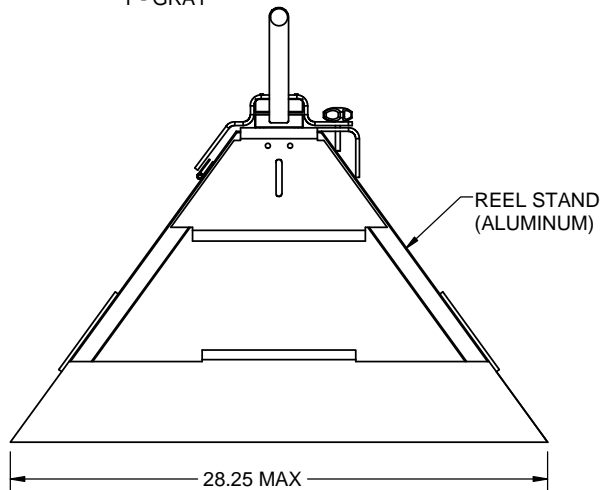

NOTES: UNLESS OTHERWISE SPECIFIED

1. THE ARES-3000 REEL MUST BE ORDERED SEPARATELY.

**PRODUCT NUMBER IDENTIFICATION
ARES-F3KX**

REEL COLOR OPTION
B - BLACK
Y - GRAY

REVISION HISTORY - ALL SHEETS ARE THE SAME REVISION			
REV	DESCRIPTION	DATE	APPROVED

PRODUCT DRAWING

AmphenolFSI

DFT	XLT	2017/06/23	TITLE		
ENG	MH	2017/06/26	REEL STAND ASSEMBLY		
CHK	JW	2017/06/26	SIZE	CAGE CODE	DWG NO
APP	CJ	2017/06/27	C	ØYPM2	ARES-F3KX
DO NOT SCALE DRAWING UNLESS OTHERWISE SPECIFIED DIM ARE IN INCHES TOL ON ANGLES ±3 1 PL ±.1 - 2 PL ±.02 - 3 PL ±.010 INTERPRET DIM AND TOL PER ASME Y14.5-2009			SCALE	0.2:1	REV
Copyright © 2011 Amphenol Fiber Systems International. Non published work. All rights reserved.			SHEET		1 OF 1