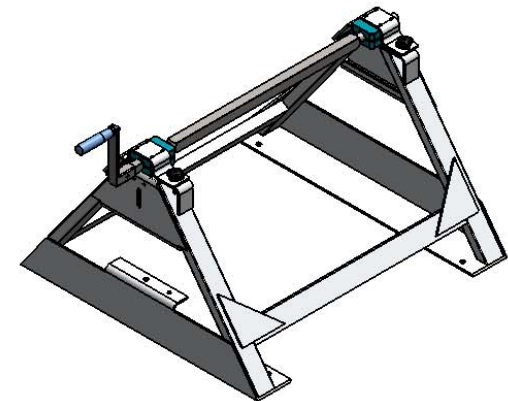

NOTES: UNLESS OTHERWISE SPECIFIED

1. THE ARES-3000 REEL MUST BE ORDERED SEPARATELY.

**PRODUCT NUMBER IDENTIFICATION
ARES-F3KX**

REEL COLOR OPTION
B - BLACK
Y - GRAY

REVISION HISTORY - ALL SHEETS ARE THE SAME REVISION			
REV	DESCRIPTION	DATE	APPROVED

PRODUCT DRAWING

AmphenolFSI

DFT	XLT	2017/06/23	TITLE		
ENG	MH	2017/06/26	REEL STAND ASSEMBLY		
CHK	JW	2017/06/26	SIZE	CAGE CODE	DWG NO
APP	CJ	2017/06/27	C	ØYPM2	ARES-F3KX
DO NOT SCALE DRAWING UNLESS OTHERWISE SPECIFIED DIM ARE IN INCHES TOL ON ANGLES ±3 1 PL ±.1 - 2 PL ±.02 - 3 PL ±.010 INTERPRET DIM AND TOL PER ASME Y14.5-2009			SCALE	0.2:1	REV
Copyright © 2011 Amphenol Fiber Systems International. Non published work. All rights reserved.			SHEET		1 OF 1

TOP ASSY: 137-222