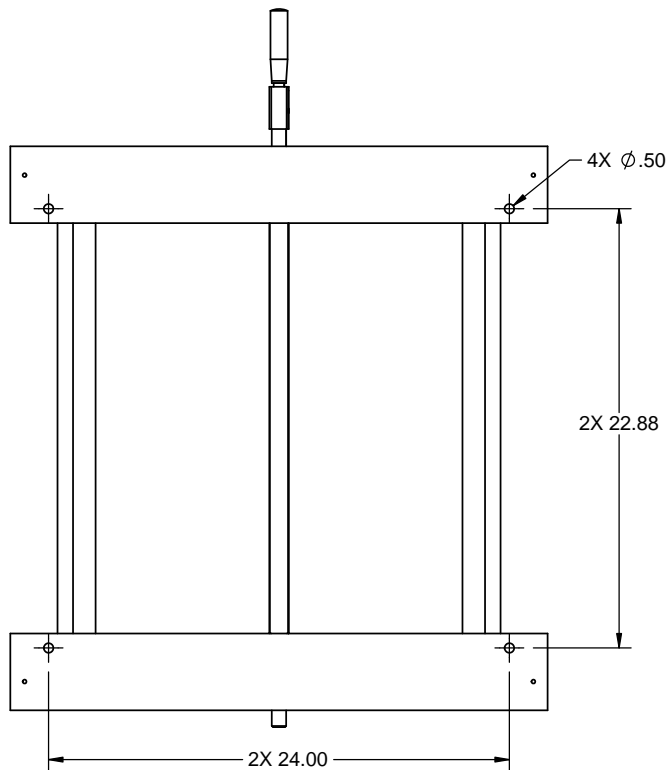

NOTES: UNLESS OTHERWISE SPECIFIED

1. THE ARES-3000 REEL MUST BE ORDERED SEPARATELY.

**PRODUCT NUMBER IDENTIFICATION
ARES-F3KX**

REEL COLOR OPTION
B - BLACK
Y - GRAY

REVISION HISTORY - ALL SHEETS ARE THE SAME REVISION			
REV	DESCRIPTION	DATE	APPROVED

PRODUCT DRAWING

AmphenolFSI

DFT	XLT	2017/06/23	TITLE		
ENG	MH	2017/06/26	REEL STAND ASSEMBLY		
CHK	JW	2017/06/26	SIZE	CAGE CODE	DWG NO
APP	CJ	2017/06/27	C	ØYPM2	ARES-F3KX
DO NOT SCALE DRAWING UNLESS OTHERWISE SPECIFIED DIM ARE IN INCHES TOL ON ANGLES ±3 1 PL ±.1 - 2 PL ±.02 - 3 PL ±.010 INTERPRET DIM AND TOL PER ASME Y14.5-2009			SCALE	0.2:1	REV
Copyright © 2011 Amphenol Fiber Systems International. Non published work. All rights reserved.			SHEET		1 OF 1

TOP ASSY: 137-222